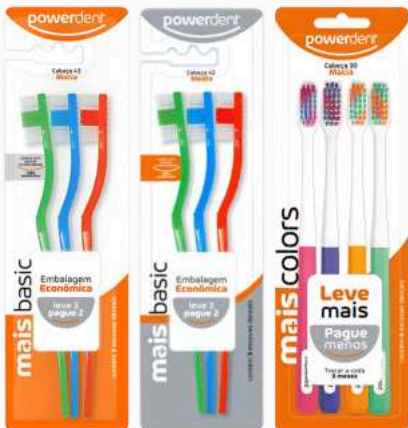

Pack 4 Escovas Dental Light Colors - Powerdent
292971 - Pack 3 Escovas Light Basic MD L3P2
291462 - Pack 3 Escovas Light Basic MC L3P2
292964 - Pack 4 Escovas Light Colors MC